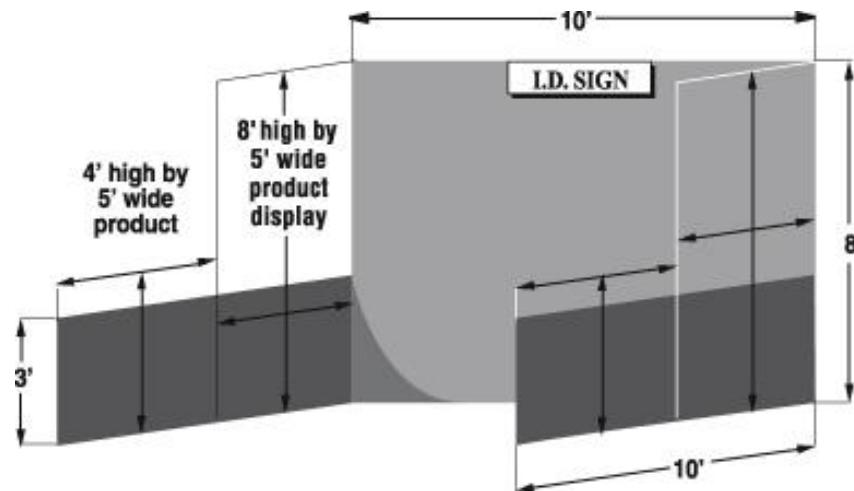

Southern Women's Show

Memphis, March 1-3, 2019

Agricenter

Height Restrictions

SOUTHERN
WOMEN'S
SHOW™

SHOPPING / FOOD / FASHION
HEALTH / BEAUTY / FUN

The front five feet of your exhibit may not exceed FOUR feet in height.

All exhibits must have floor covering.

Maximum height for any product, display or sign is EIGHT FEET.

Height Limitation Exceptions:

1. If you have three or more booths in a row, you may have 8' high displays to the front of the booth except within 10' of where your exhibit adjoins other exhibits. So if you have three booths, your center booth may be 8' high to the front of the booth. With four booths, the center two booths may be 8' high to the front of the booth.
2. Your exhibit height may be 8' to the front of your exhibit WITH THE APPROVAL OF SHOW MANAGEMENT AND THE ADJOINING EXHIBITOR. If you wish to exceed the height limitation and have not contacted show management, come to the show office BEFORE setting up your exhibit.